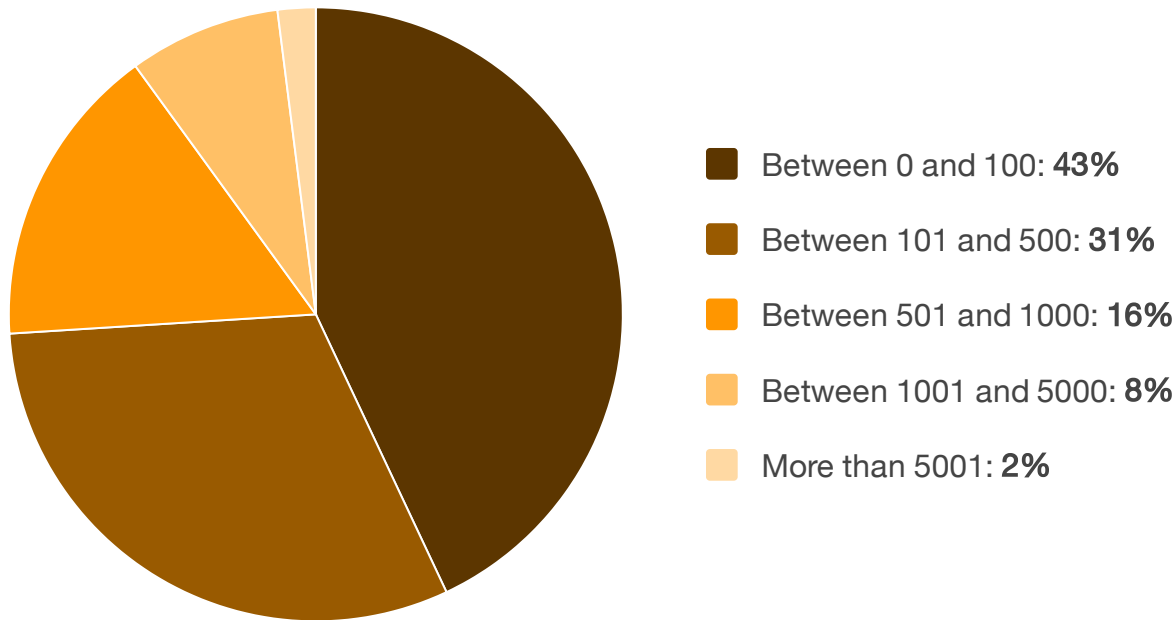

How Many Nodes are SolarWinds Customers Managing with Log & Event Manager?

Approximately how many nodes are you collecting log and event data from today?

Source: TechValidate survey of 91 users of SolarWinds Security