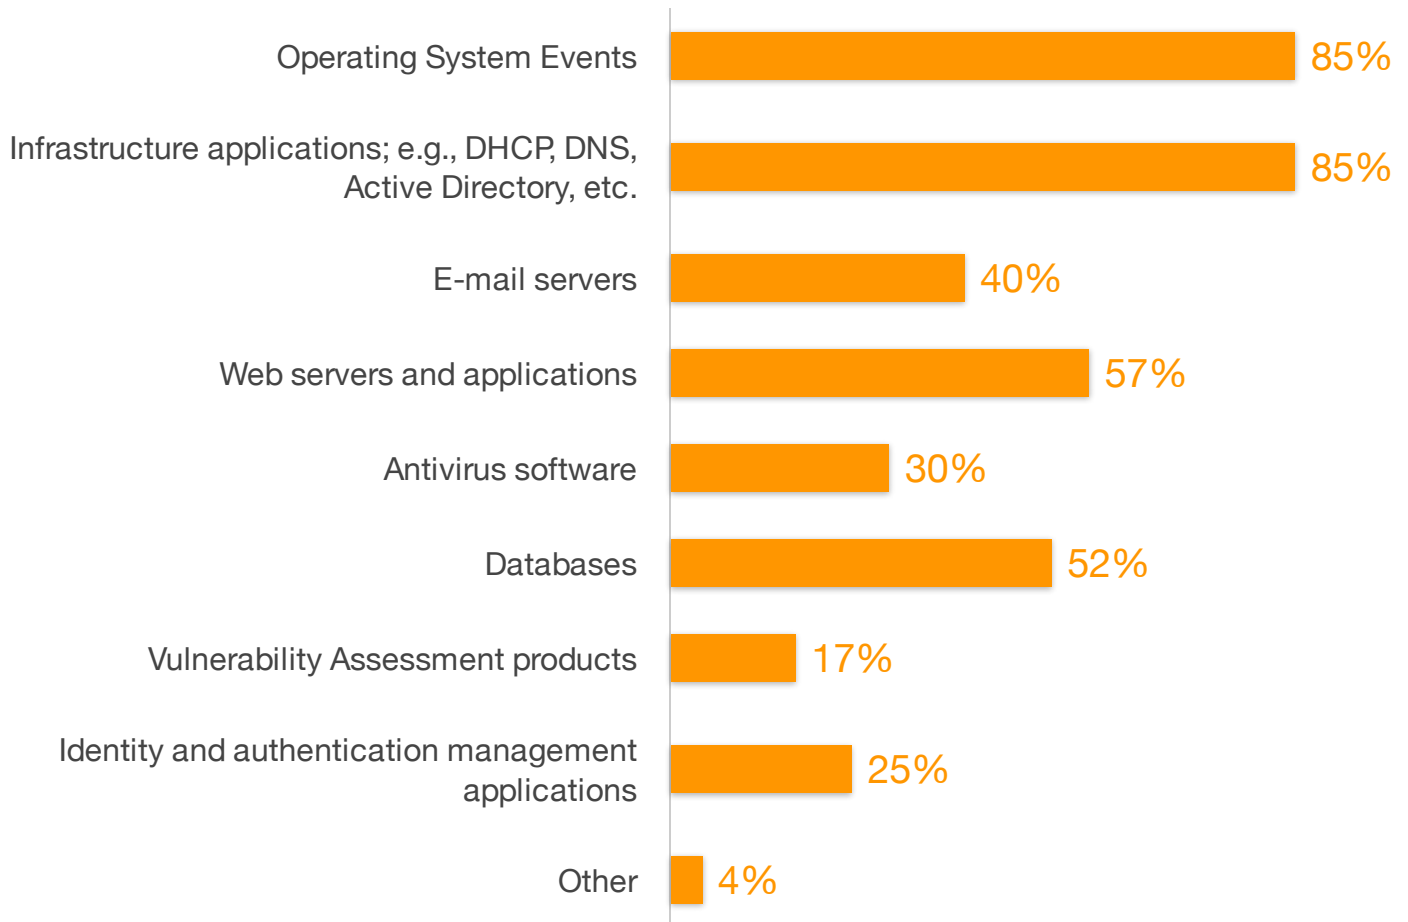

# Applications that SolarWinds Log & Event Manager Customers collect data from

What types of applications do you collect log and events from?

Source: TechValidate survey of 84 users of SolarWinds Security