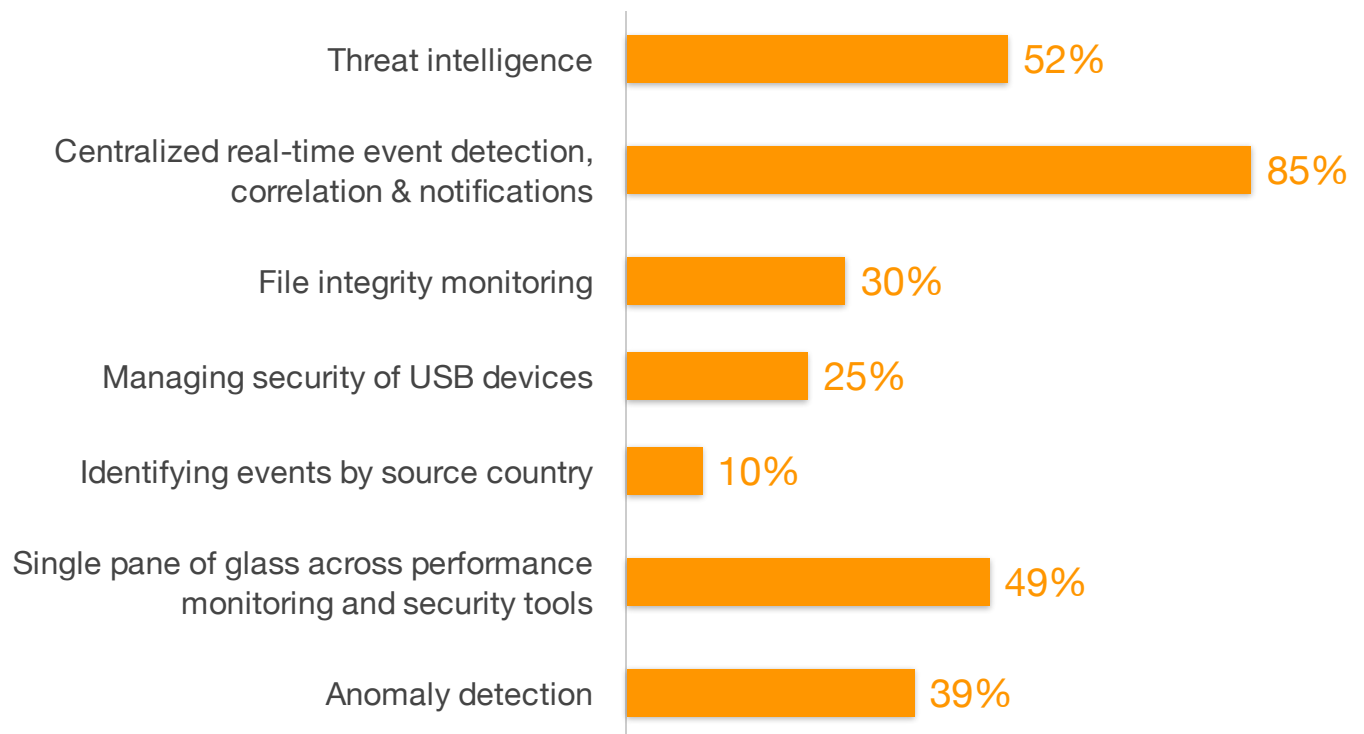

# Centralized real-time event detection and correlation is a must-have feature

Please select the most critical features that will help you detect and respond to threats:

Source: TechValidate survey of 155 users of SolarWinds Log & Event Manager