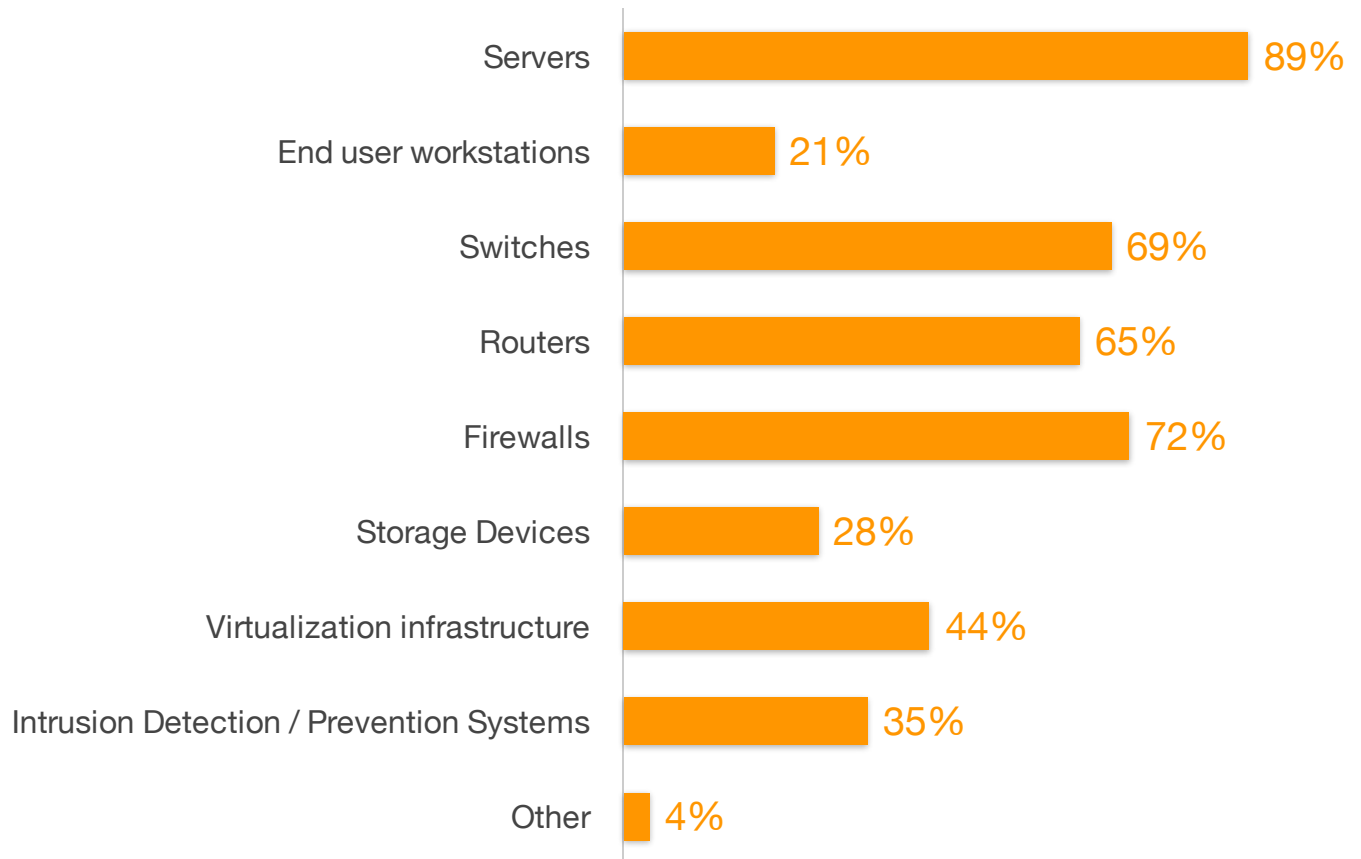

Devices from which SolarWinds Log & Event Manager customers collect their logs and events

From what types of devices do you collect logs and events?

Source: TechValidate survey of 96 users of SolarWinds Security