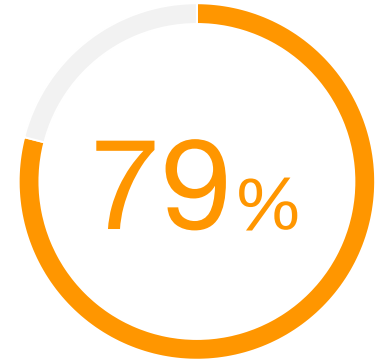

SolarWinds IP Address Manager Customer Statistic

79% of surveyed IT organizations
manage between 2,001 to 5,000 IP
addresses.

Source: TechValidate survey of 117 users of SolarWinds IP Address
Manager

solarwinds 