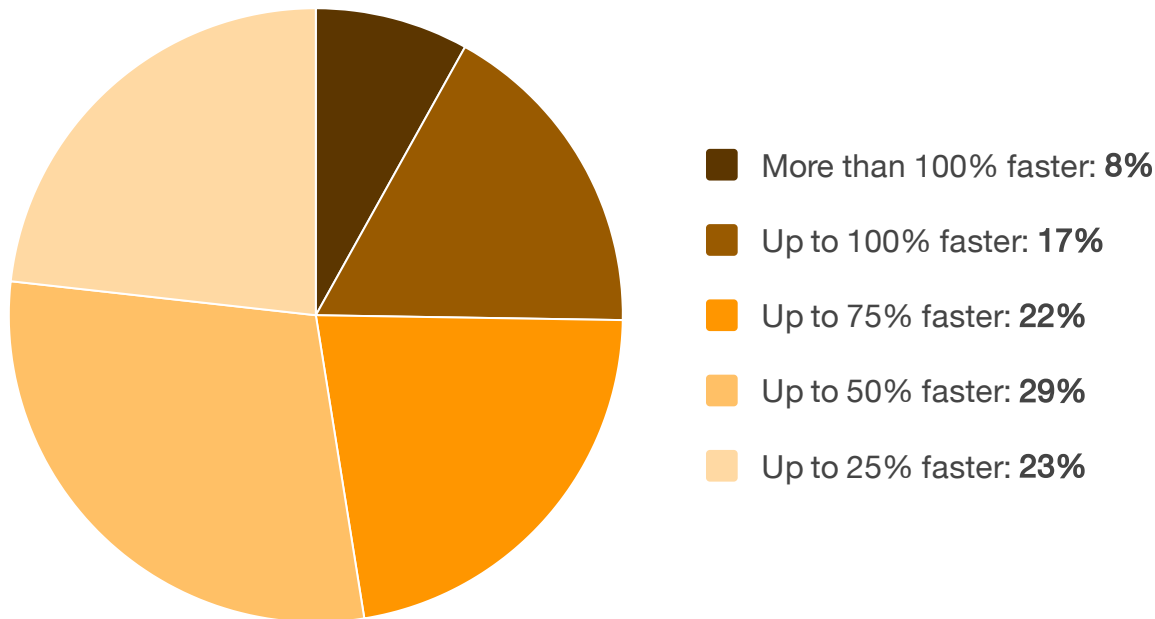

76% of surveyed network engineers were able to fix configuration-related problems at least 50% faster using Network Configuration Manager

Since using NCM, how much faster are you able to detect and/or fix network configuration problems?