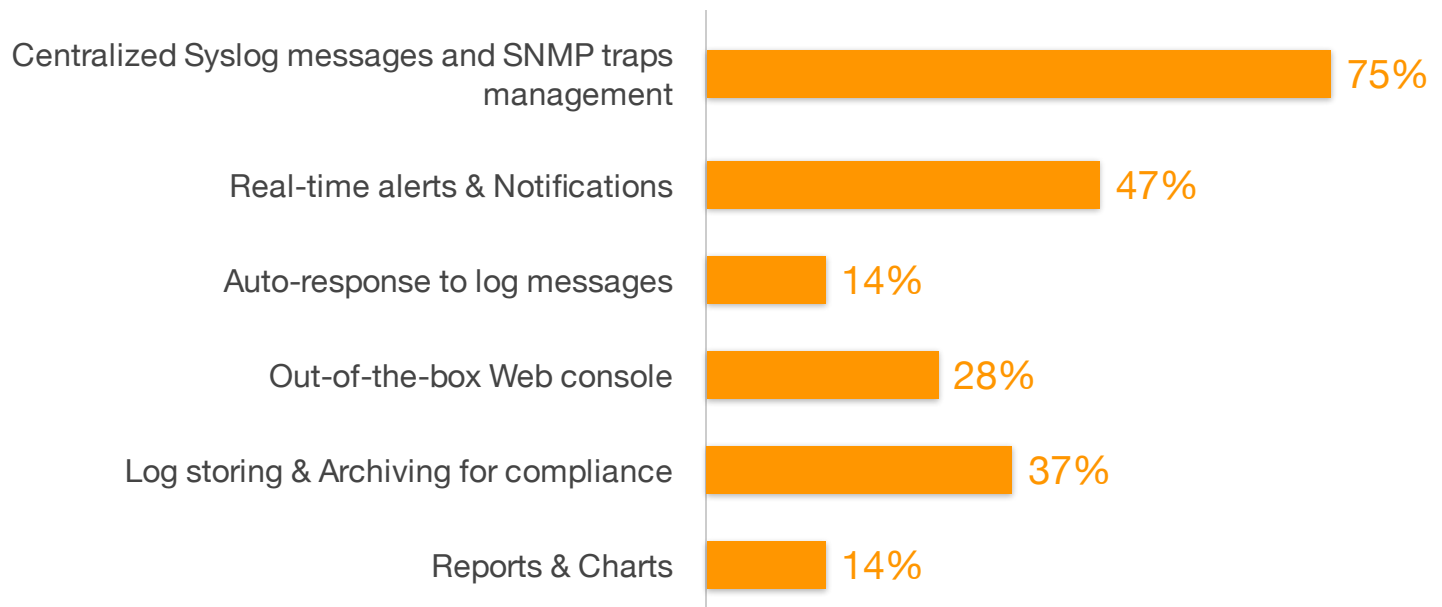

# Customer Facts: Favorite Features in Kiwi Syslog Server

What are your favorite features in Kiwi Syslog Server?

Source: TechValidate survey of 118 users of SolarWinds Kiwi Syslog Server

solarwinds 

TechValidate  
by SurveyMonkey