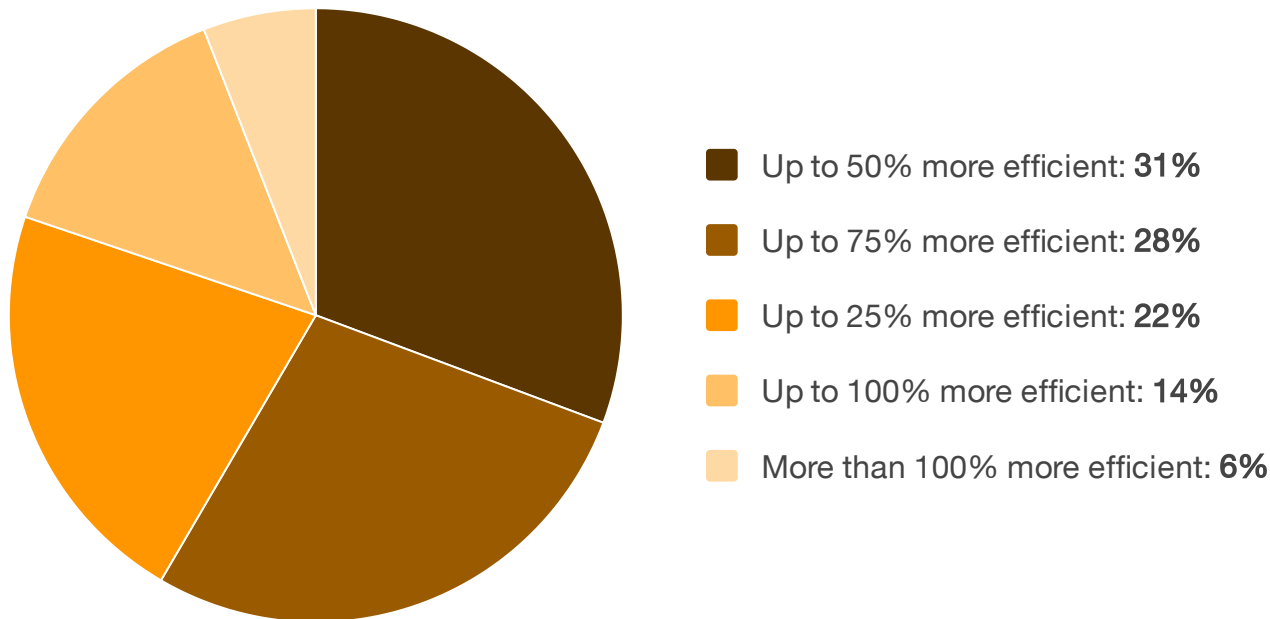

## 79% of surveyed network engineers were able to make configuration changes at least 50% faster using Network Configuration Manager

Since using NCM, how much more efficient are you at managing and implementing reliable network changes?