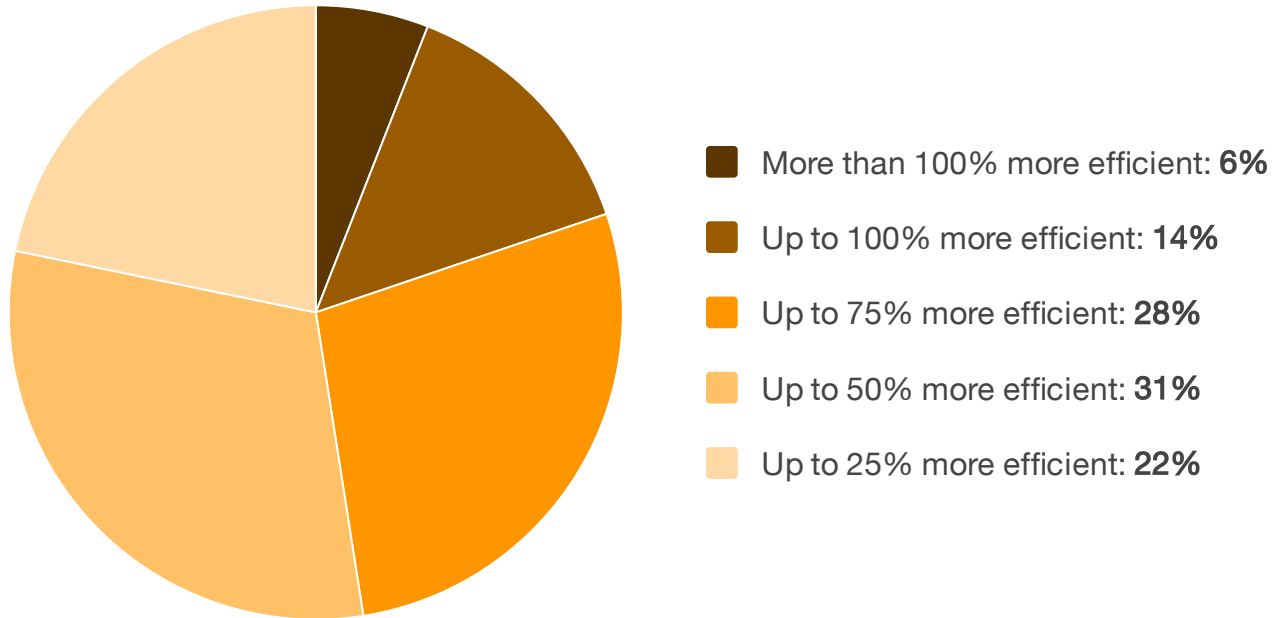

Since using NCM, how much more efficient are you at managing and implementing reliable network changes?

Source: TechValidate survey of 218 users of SolarWinds Network Configuration Manager

TechValidate
by SurveyMonkey