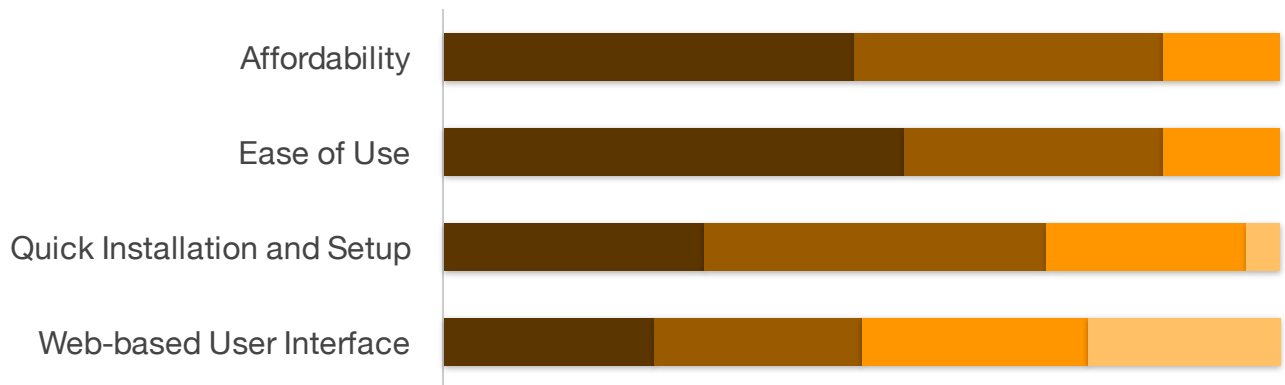

Kiwi Syslog Server Attributes in the Order of Importance in Influencing Purchase Decision

Rank the following Kiwi Syslog Server attributes in order of importance as they relate to your purchasing decision.

■ Extremely Important ■ Highly Important ■ Important ■ Not Important

Source: TechValidate survey of 102 users of SolarWinds Kiwi Syslog Server

TechValidate
by SurveyMonkey

✓ Validated

Published: Mar. 15, 2016 TVID: 97C-210-EEF