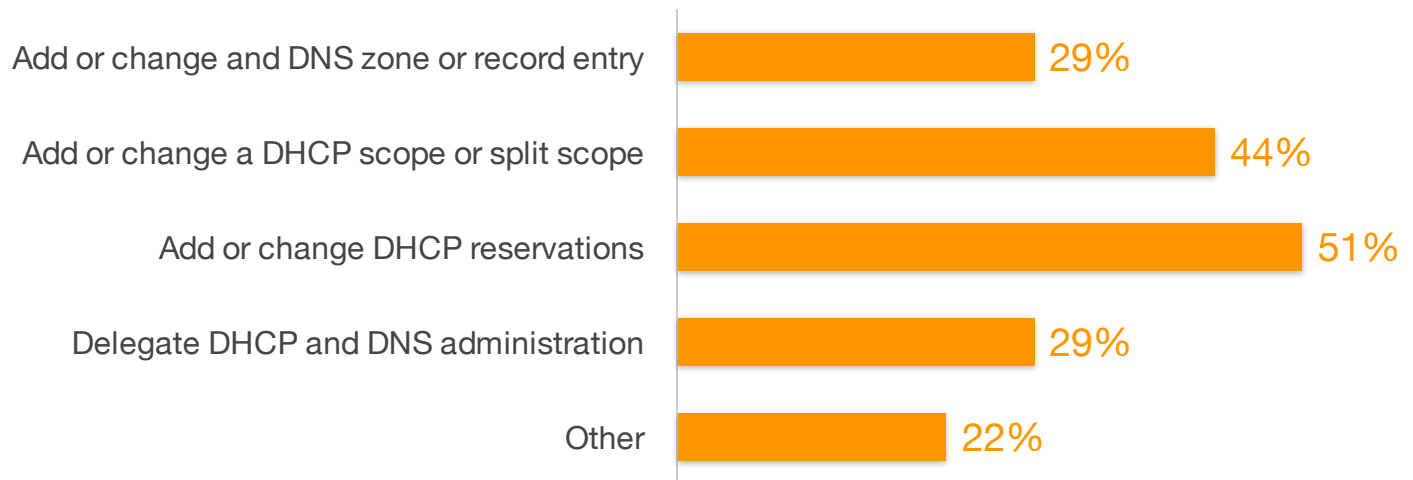

# What Challenges do you face managing DHCP and DNS?

## Tasks routinely performed using IP Address Manager

Source: TechValidate survey of 55 users of SolarWinds IP Address Manager

TechValidate  
by SurveyMonkey

✓ Validated

Published: May. 27, 2015 TVID: 956-BE2-6B2