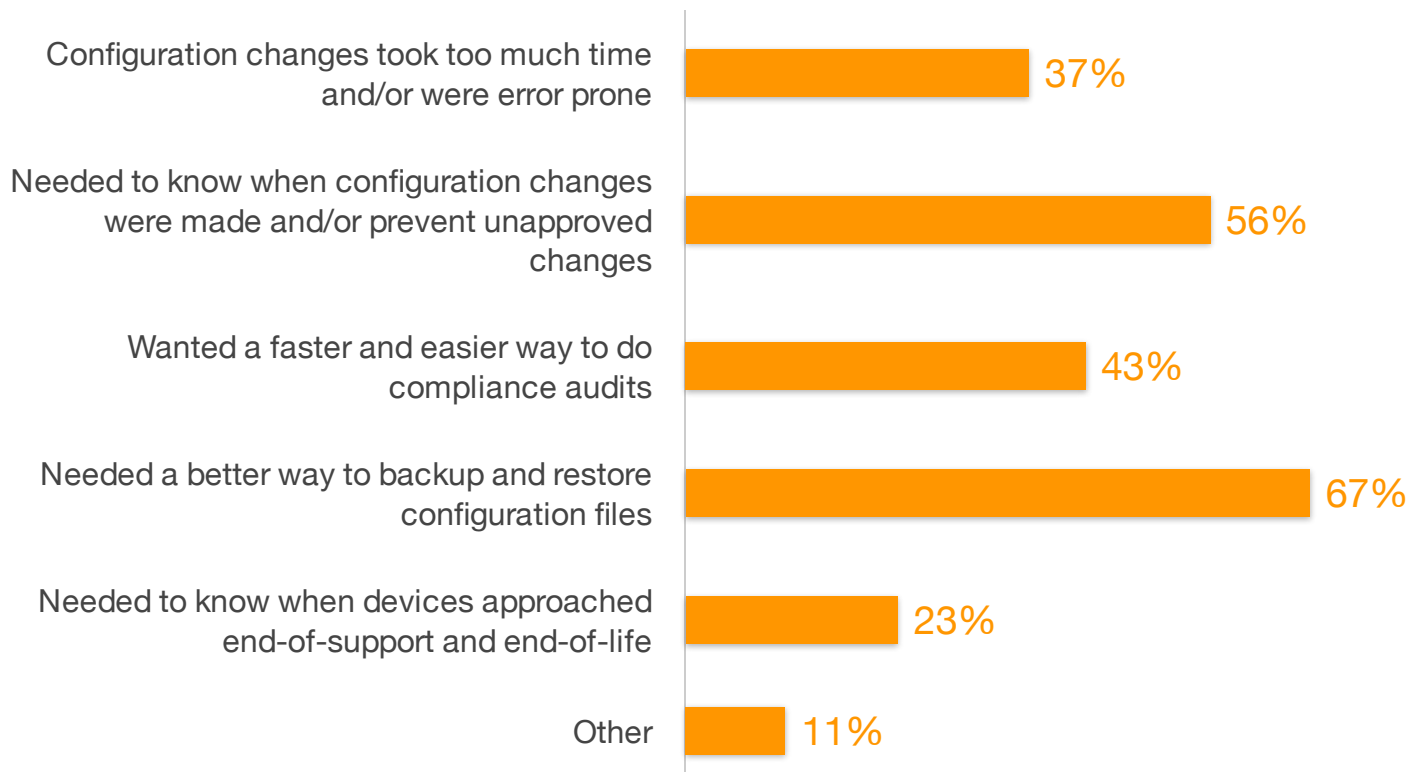

Top Problems Managing Network Devices

What problems did you experience managing network devices prior to using SolarWinds Network Configuration Manager (NCM)?

Source: TechValidate survey of 214 users of SolarWinds Network Configuration Manager