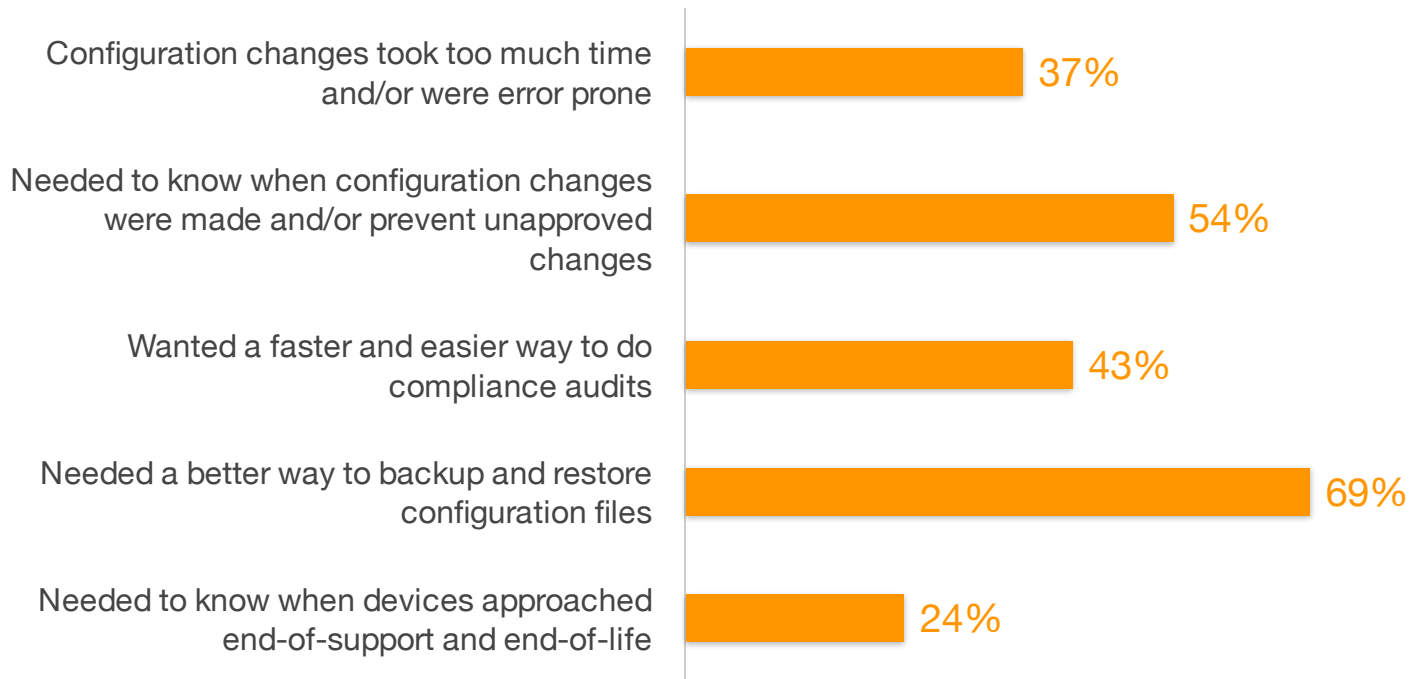

What problems did you experience managing network devices prior to using SolarWinds Network Configuration Manager (NCM)?

Source: TechValidate survey of 315 users of SolarWinds Network Configuration Manager