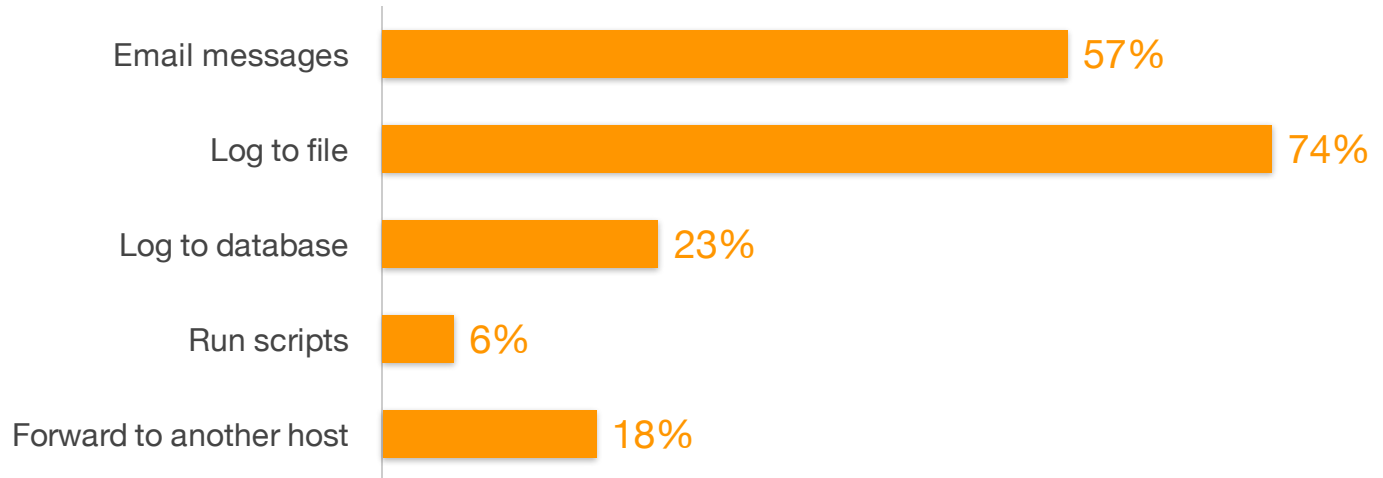

Customer Facts: Automated Actions Used in Kiwi Syslog Server

Which automated actions do you regularly use in Kiwi Syslog Server?

Source: TechValidate survey of 88 users of SolarWinds Kiwi Syslog Server

solarwinds 