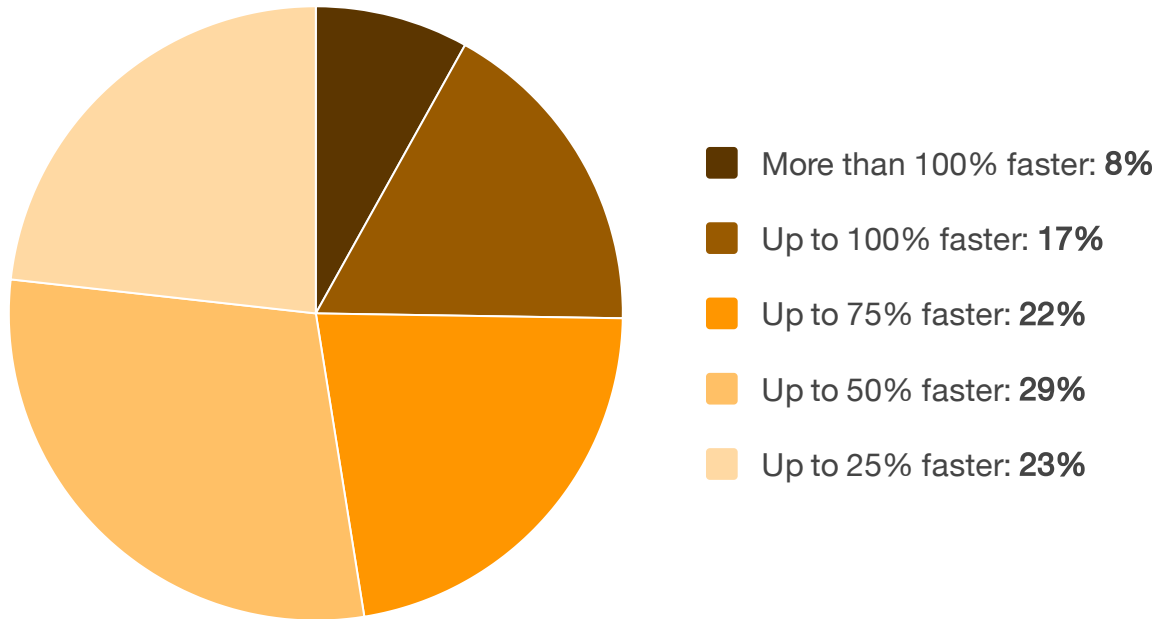

Since using NCM, how much faster are you able to detect and/or fix network configuration problems?

Source: TechValidate survey of 231 users of SolarWinds Network Configuration Manager

TechValidate
by SurveyMonkey