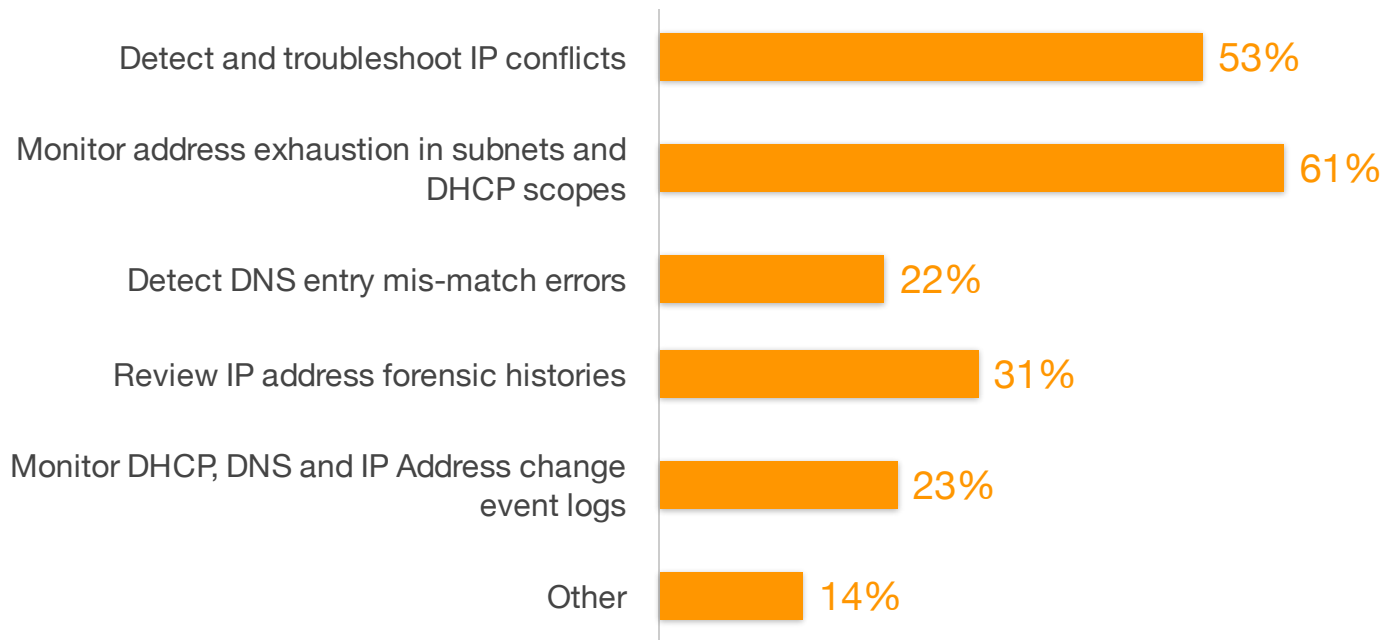

# What Challenges do you face monitoring IP faults?

IP fault monitoring tasks routinely performed using IP Address Manager

Source: TechValidate survey of 116 users of SolarWinds IP Address Manager

TechValidate  
by SurveyMonkey