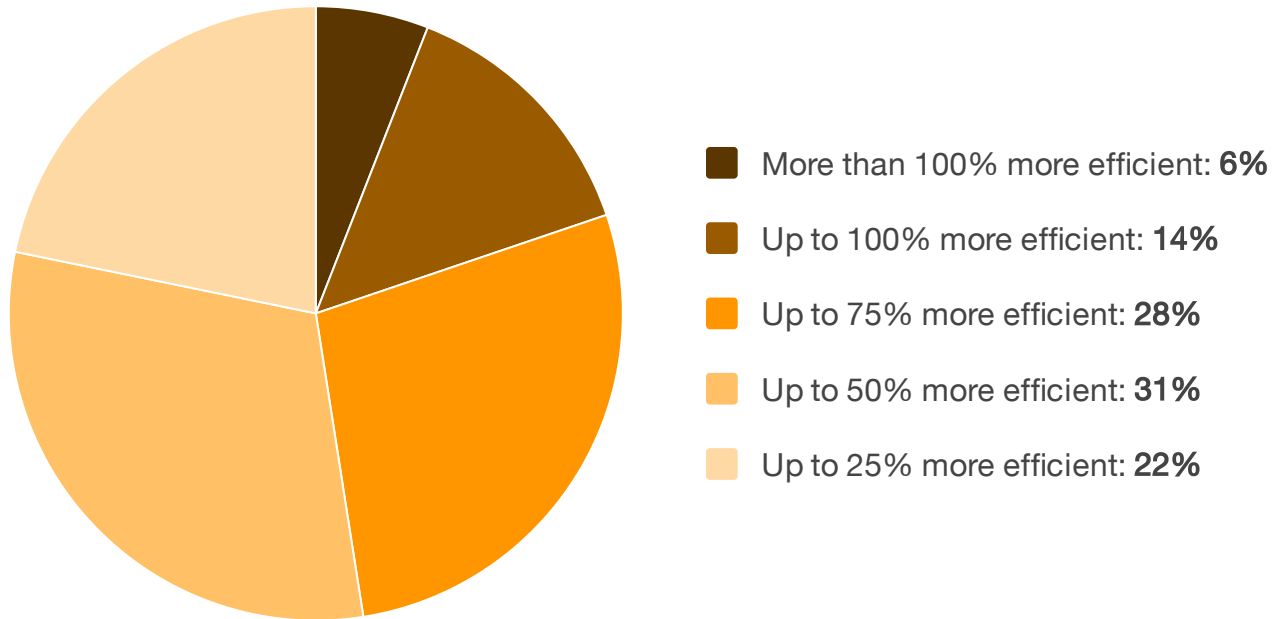

Since using NCM, how much more efficient are you at managing and implementing reliable network changes?

Source: TechValidate survey of 218 users of SolarWinds Network Configuration Manager

✓ Validated

Published: Feb. 21, 2017 TVID: 0A1-35D-485