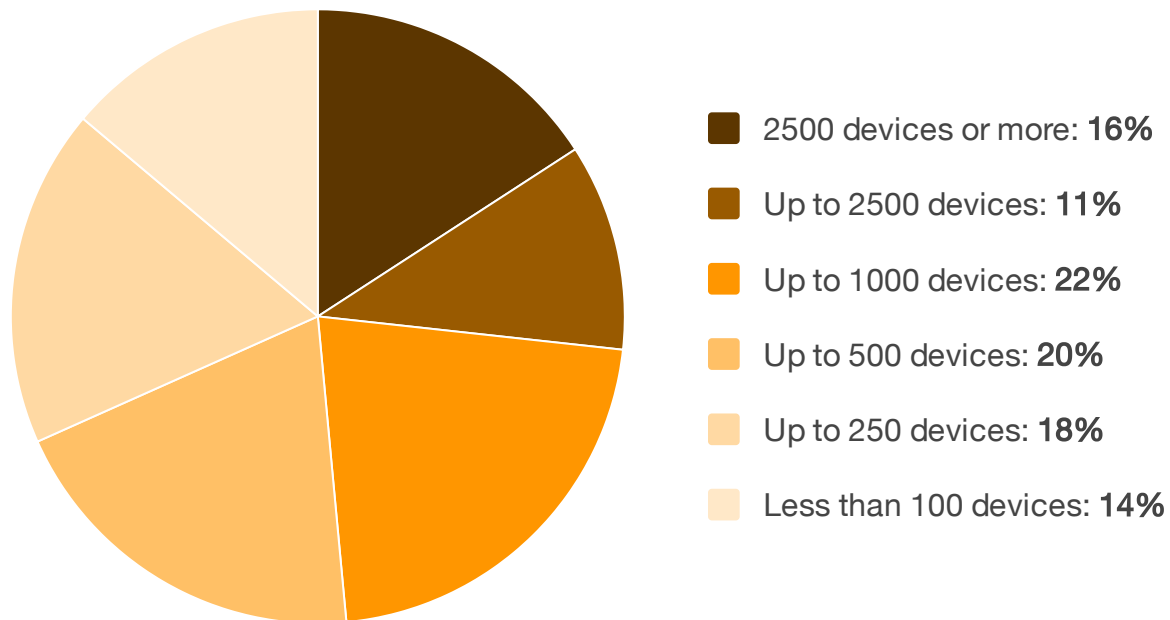

How Many Network Devices Do You Manage?

routers, switches, wireless controllers, firewalls, load balancers, hypervisors, etc.

Source: TechValidate survey of 227 users of SolarWinds Network Configuration Manager