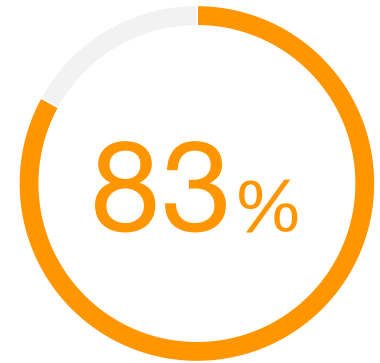

---

Source: TechValidate survey of 18 users of SolarWinds MSP N-central

TechValidate  
by SurveyMonkey

✓ Validated

Published: Feb. 8, 2017 TVID: 306-C57-B1C