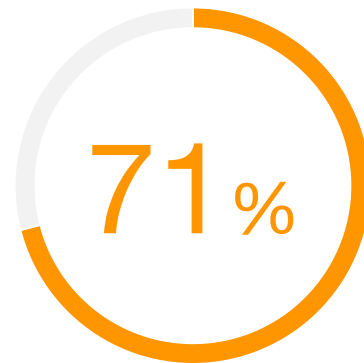

SLED User Stat

71% of surveyed customers are regular users of SolarWinds Network management.

Source: TechValidate survey of 460 users of SolarWinds Government

✓ Validated

Published: Oct. 28, 2019 TVID: 057-169-402