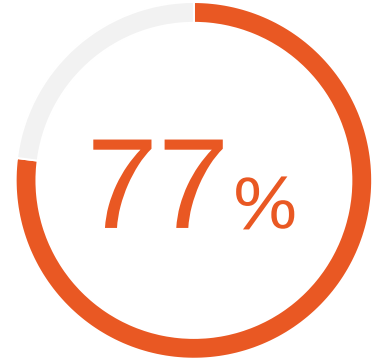

RAPID7 INSIGHTIDR CUSTOMER STATISTIC

77% of Rapid7 InsightIDR customers have deployed the Insight Agent on at least 3/4 of their environment.

Source: TechValidate survey of 57 users of Rapid7 InsightIDR