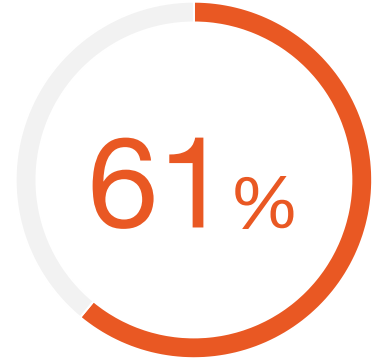

RAPID7 CUSTOMER STATISTIC

61% of surveyed organizations have improved their Mean Time To Detect (MTTD) since they implemented Rapid7 MDR.

Source: TechValidate survey of 23 users of Rapid7

✓ Validated

Published: Jan. 18, 2024 TVID: BE2-F46-2CC