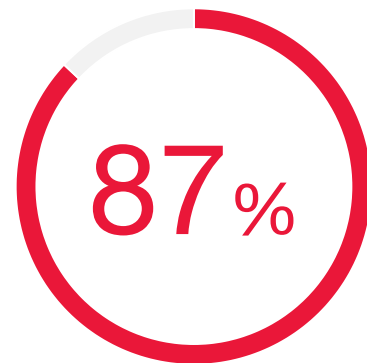

## RALLY SOFTWARE CUSTOMER STATISTIC

87% of surveyed IT organizations who previously used AgileCraft or JIRA agreed that Rally Software's Team Performance Metrics are superior.

---

Source: TechValidate survey of 31 users of Rally Software