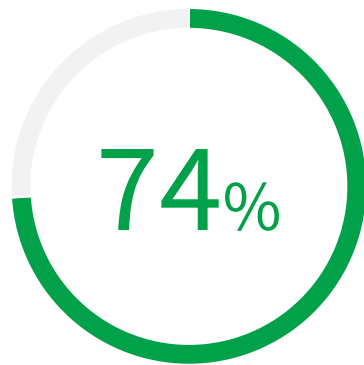

QLIK CUSTOMER STATISTIC

74% of surveyed organizations have on-premise data warehouse.

Source: TechValidate survey of 62 users of Qlik

✓ Validated

Published: Sep. 3, 2020 TVID: 23F-703-CF8

Qlik

TechValidate
by SurveyMonkey