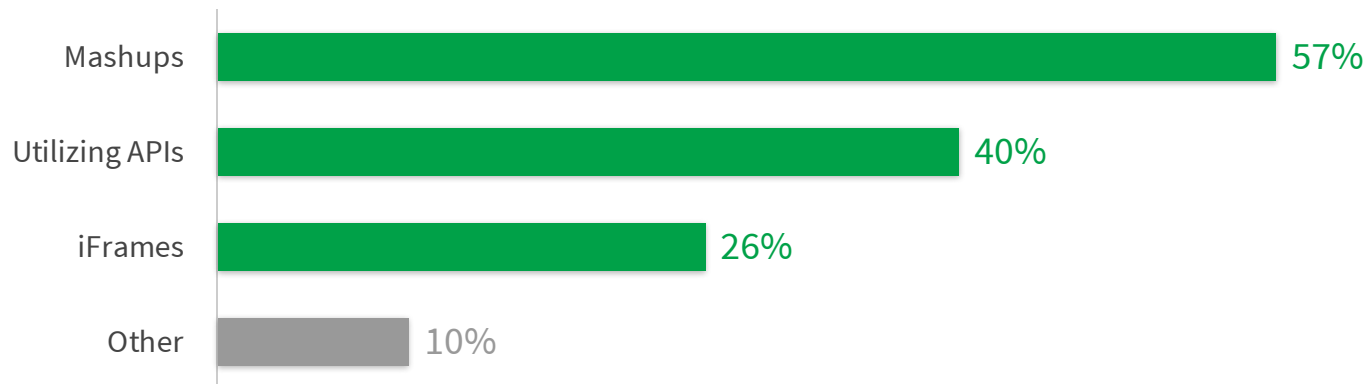

How would you best describe your technical implementation of embedded analytics?

Source: TechValidate survey of 261 users of Qlik

✓ Validated Published: Jun. 18, 2019 TVID: ABE-A55-157

TechValidate
by SurveyMonkey