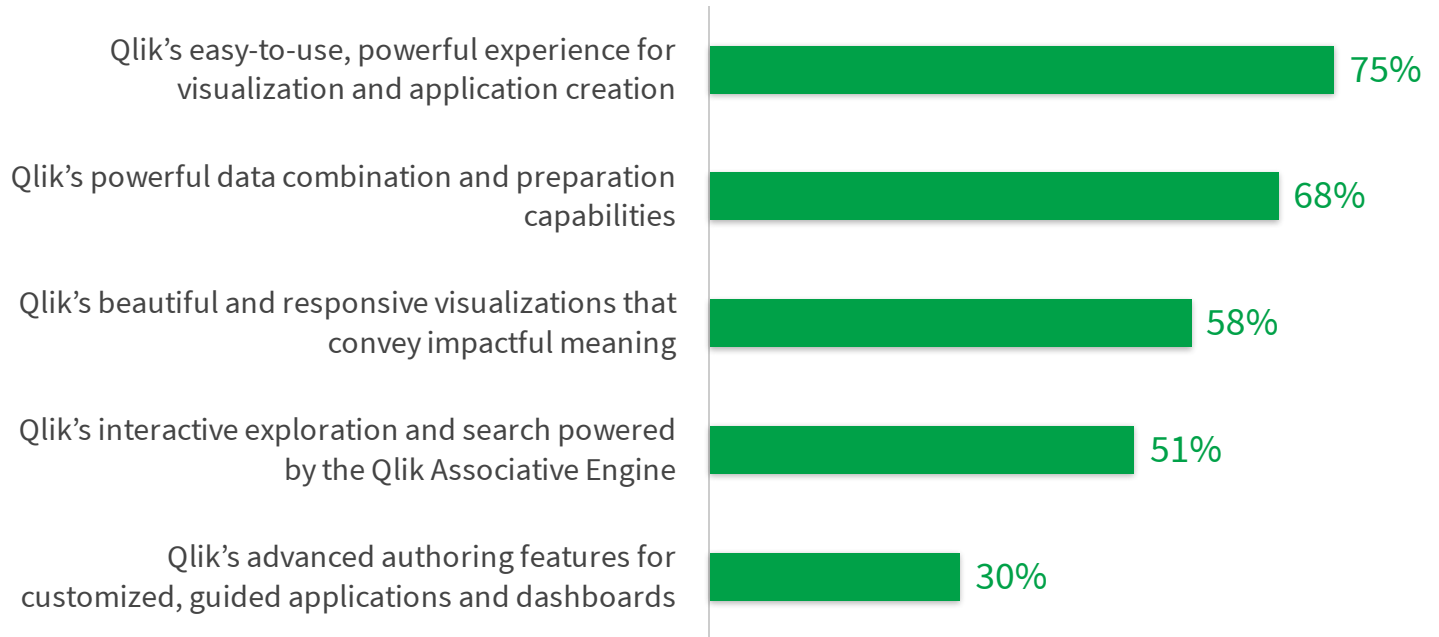

What Qlik Sense self-service visualization and dashboarding features do you consider best-in-class?

Source: TechValidate survey of 161 users of Qlik Sense

✓ Validated Published: May. 12, 2020 TVID: 6F8-3BF-012