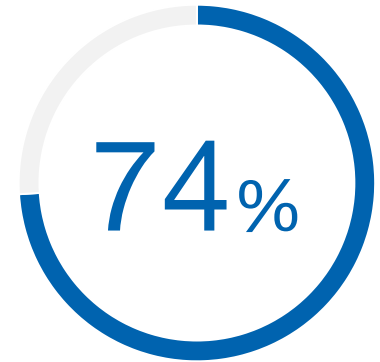

Analysis Match

74% of surveyed organizations believe their company should be using IPA Analysis Match – (auto matching/anti-matching of results against 57,000+ datasets).

Source: TechValidate survey of 23 attendees of QIAGEN IPA / OmicSoft User Group Meeting