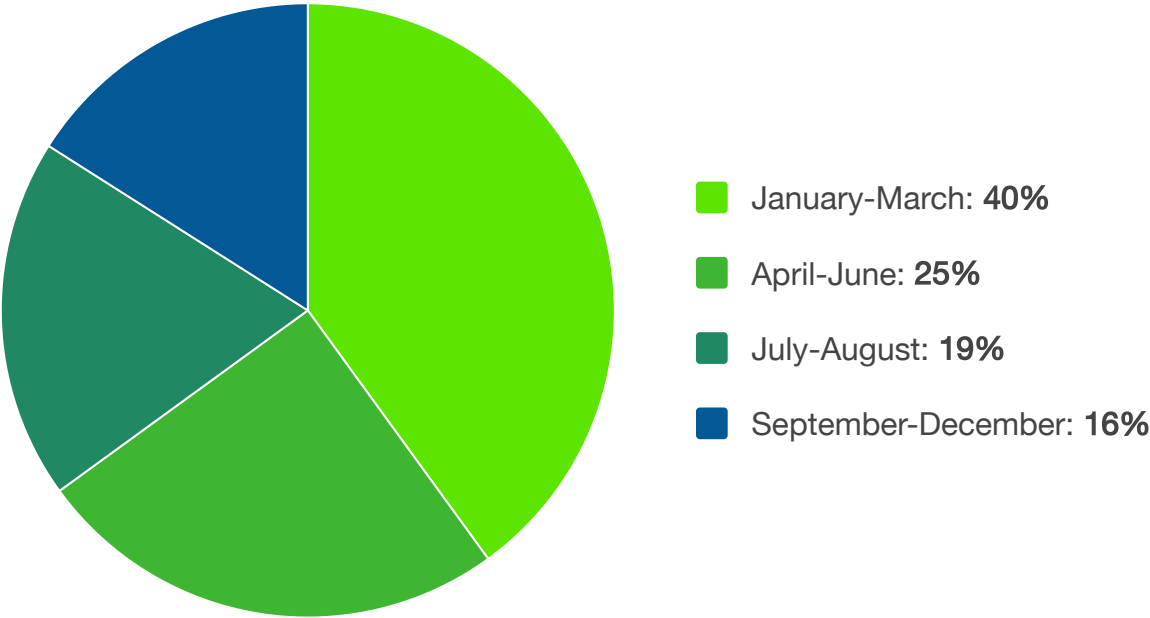

What is the best time of year for you to take a Progress OpenEdge training course?

Source: TechValidate survey of 89 users of Progress

Validated

Published: Apr. 3, 2023 TVID: 858-E8B-9E4

TechValidate
by SurveyMonkey