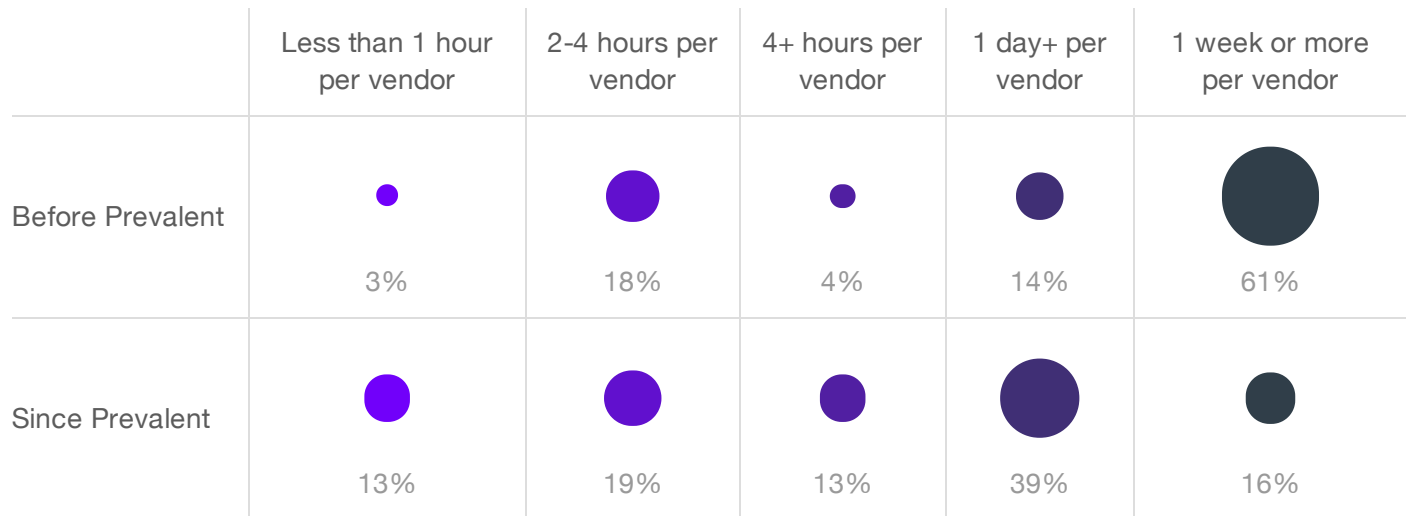

Prevalent Delivers Significant Time Savings in Vendor Intake & Onboarding

In your best estimate, how much time do you spend on vendor intake and onboarding?

Source: TechValidate survey of 36 users of Prevalent