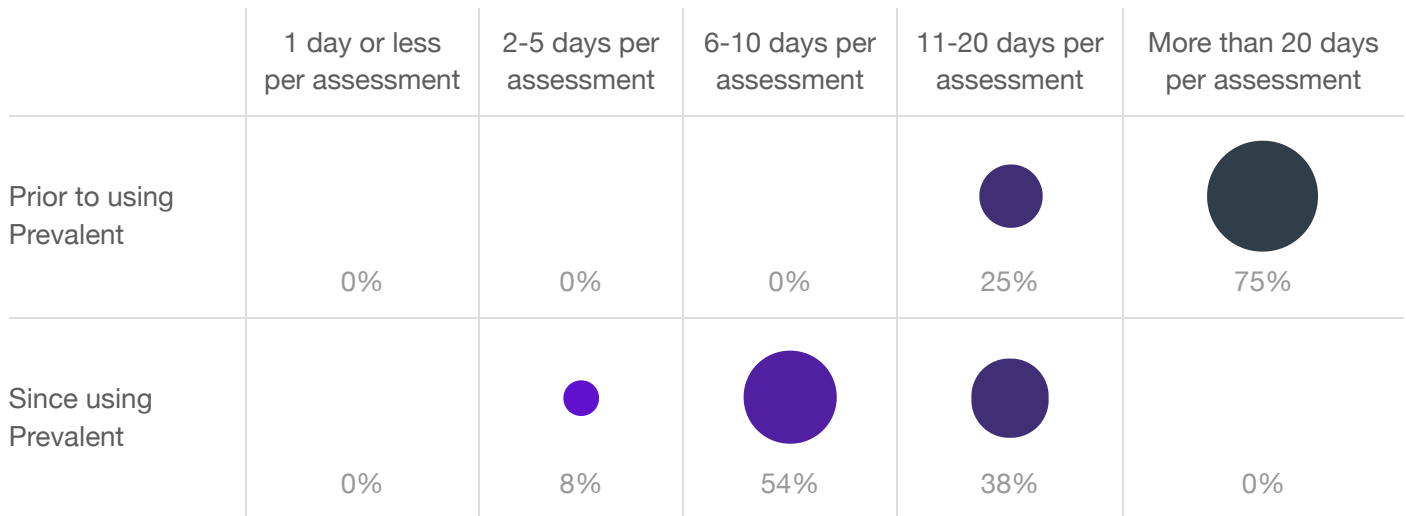

Using Prevalent Accelerates Assessment Completion by 8 Days on Average

What is/was the typical turnaround time from assessment submission to receiving an adequately completed assessment?

Source: TechValidate survey of 15 users of Prevalent