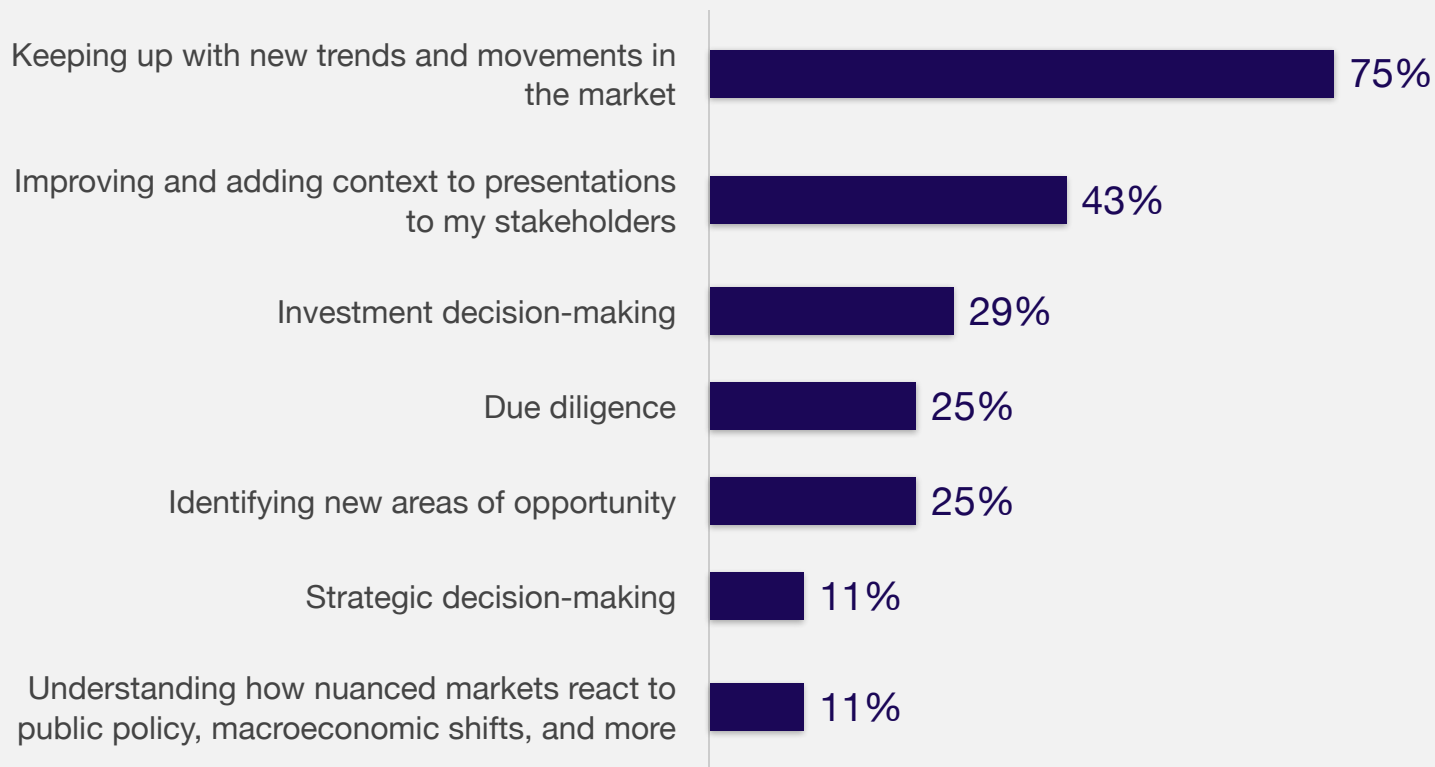

## Surveyed fundraisers who use Preqin Insights+ research saw an improvement in the following areas:

Source: TechValidate survey of 28 users of Preqin. Sample comprised of organizations who selected Asset Manager, Fund Manager or Placement Agent.