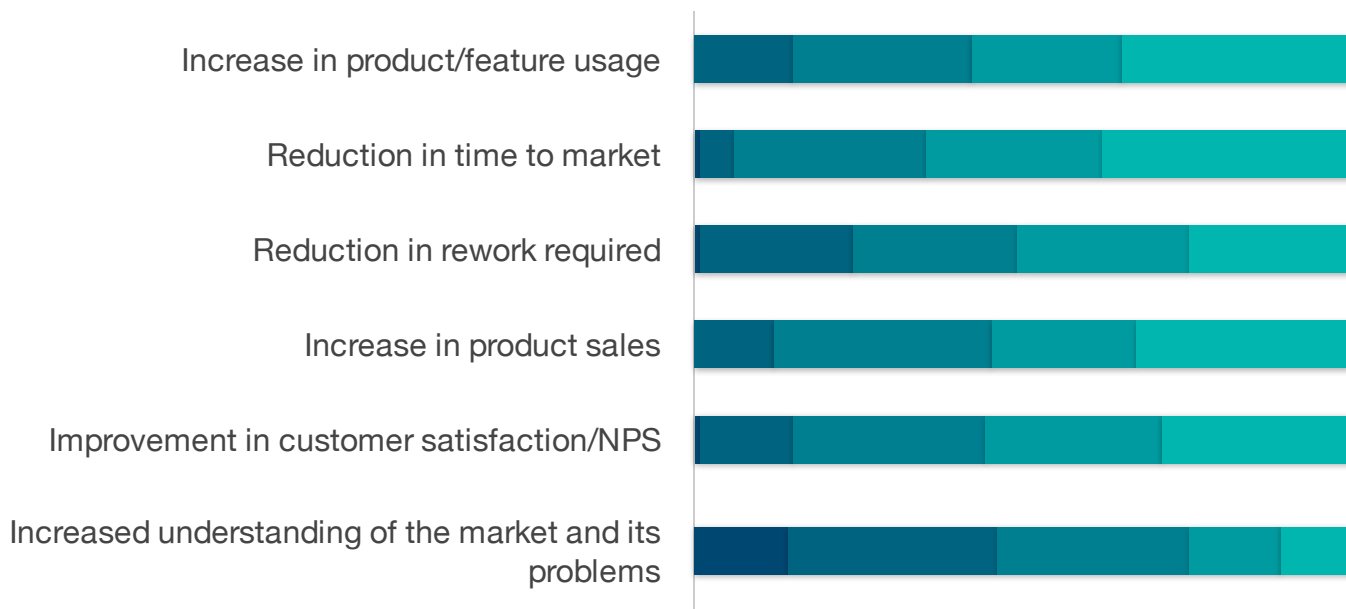

Training Results for Large Hardware & Software Companies

Please quantify the following benefits that you and/or your organization have realized since taking the Pragmatic Institute training.

■ 100%+ ■ 75-99% ■ 50-74% ■ 25-49% ■ 0-24%