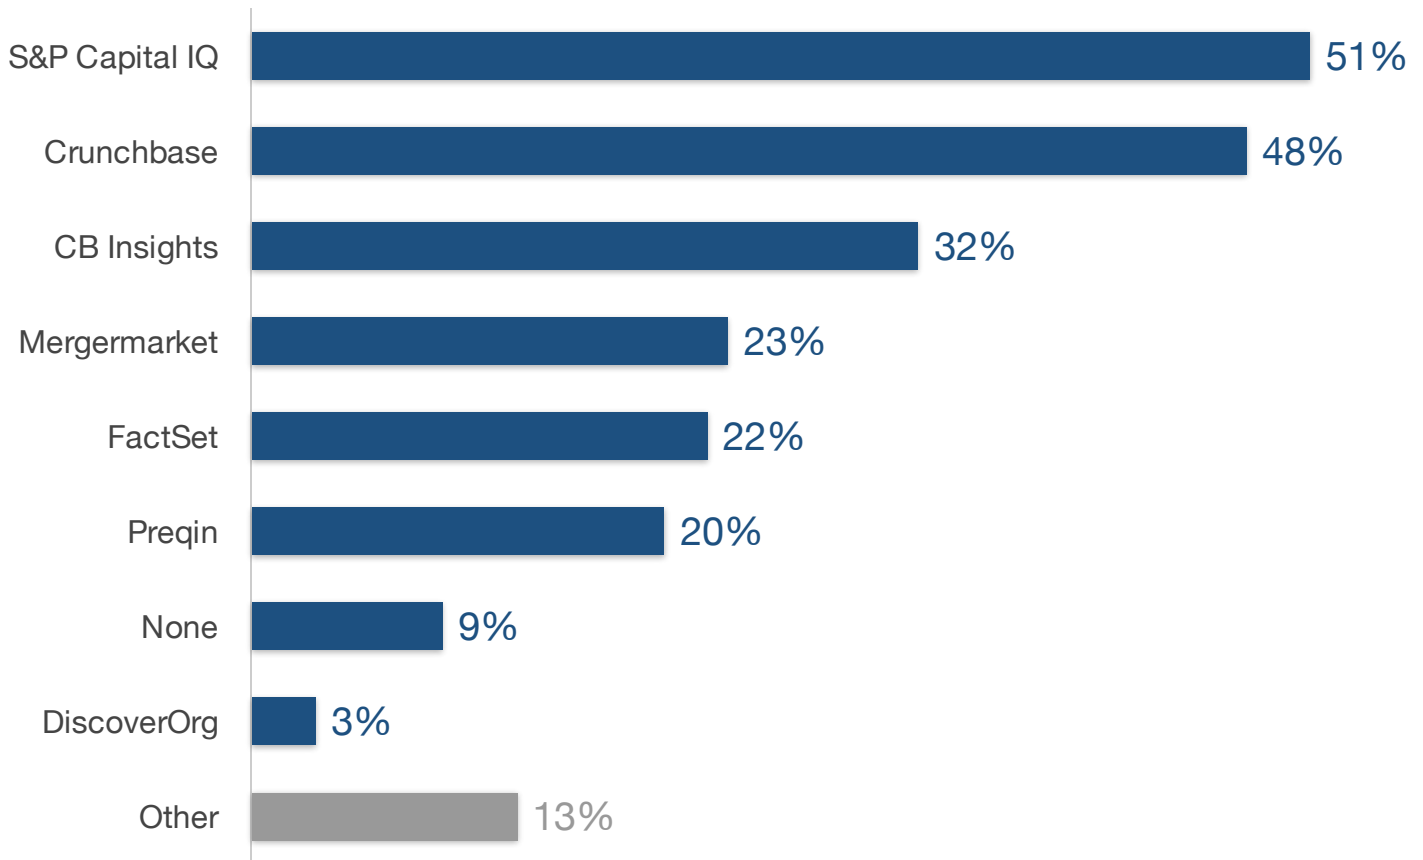

## Which data providers have you worked with in the past or are currently using since partnering with PitchBook?

Source: TechValidate survey of 624 users of PitchBook

✓ Validated

Published: Mar. 18, 2020 TVID: DCE-B2D-A44