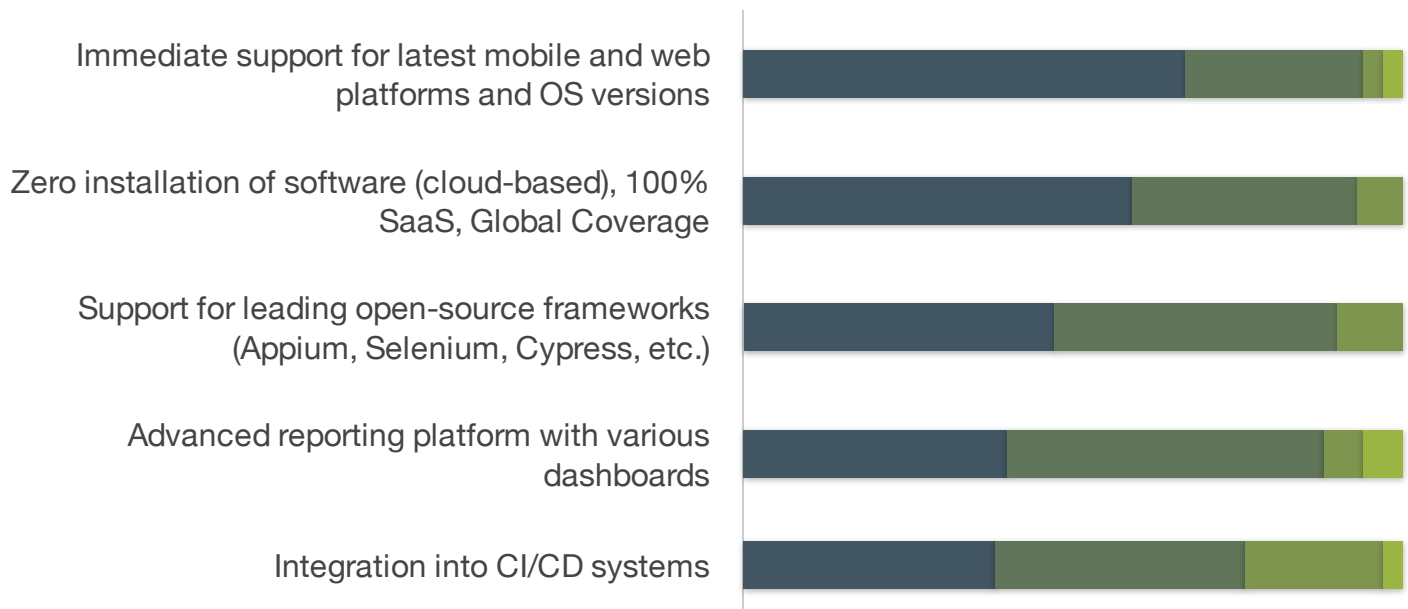

## Please rate your level of agreement: For a Mobile and Web continuous testing platform, key features include:

■ Strongly Agree   ■ Agree   ■ Neither Agree Nor Disagree   ■ Disagree

Source: TechValidate survey of 31 users of Perfecto