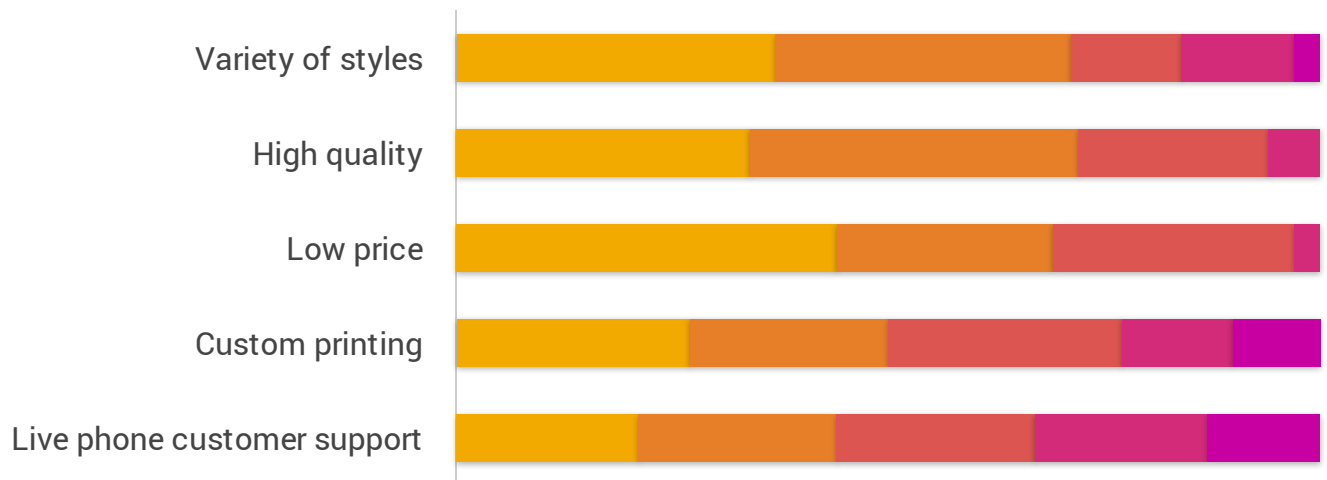

Bars & Clubs Consider Low Price, Variety, and Quality Most Important When Selecting a Wristband Supplier

When selecting a wristband supplier, how important is it for the supplier to provide each of the following?

Extremely important Very important Important Somewhat important Not important

Source: TechValidate survey of 33 users of PDC guest identification products

TechValidate
by SurveyMonkey

Validated

Published: Jun. 1, 2017 TVID: 7A4-842-191