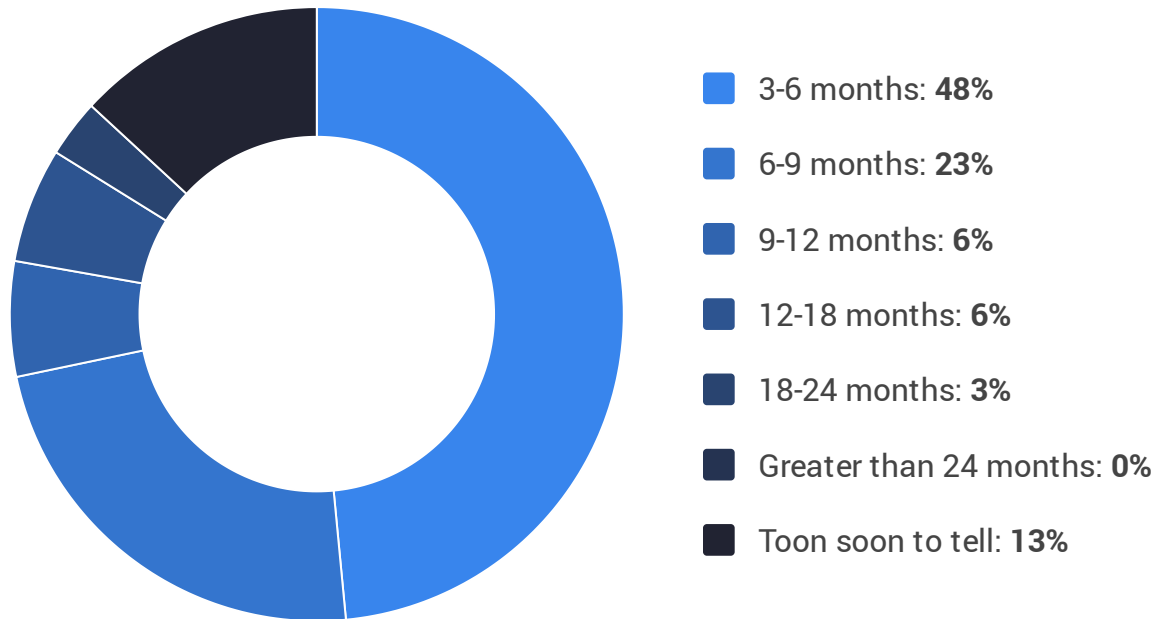

How soon were you able to see a return on your investment with Partnerize?

Source: TechValidate survey of 31 users of Partnerize

✓ Validated

Published: Oct. 20, 2022 TVID: CB9-B0A-D4D

Partnerize

TechValidate
by SurveyMonkey