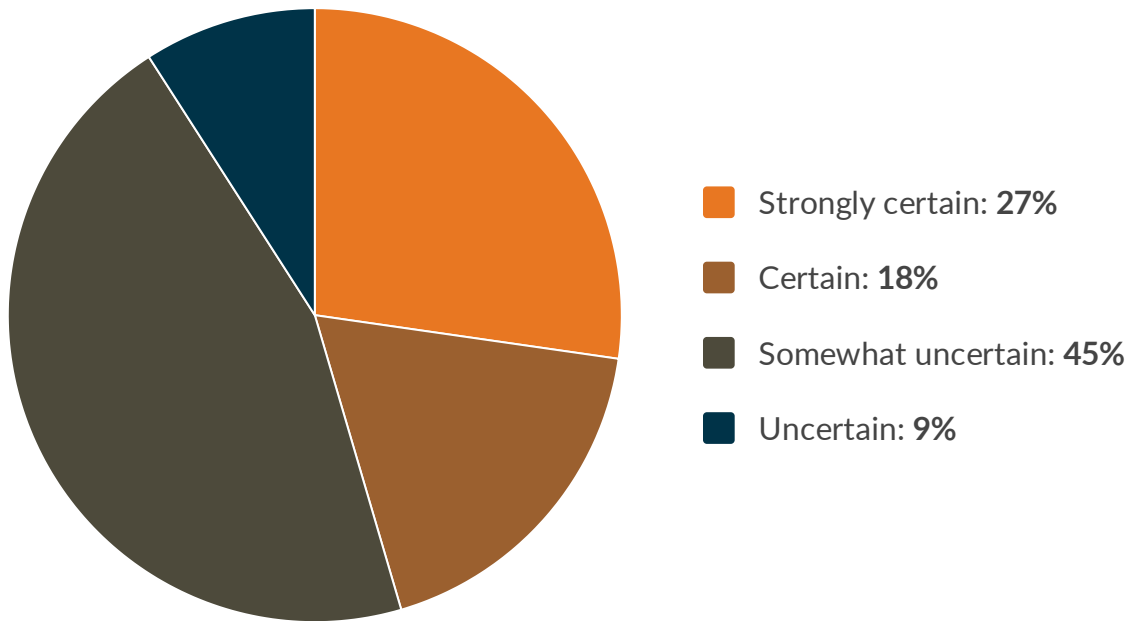

How certain are you that the training currently offered by your manufacturing organization meets today's DEI needs?

How certain are you that the training currently offered by your organization meets today's diversity, equity and inclusion needs?

Source: TechValidate survey of 11 users of OpenSesame. Sample comprised of Industrial Manufacturing IT organizations.

TechValidate
by SurveyMonkey