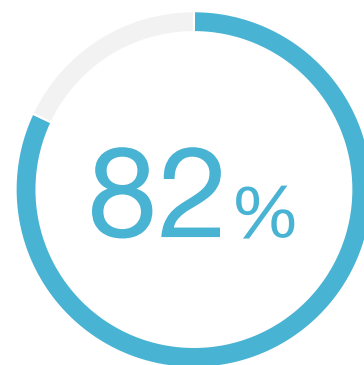

82% of surveyed organizations rated OpenLogic's range of packages supported as superior compared to other vendors they have previously evaluated or used.

Source: TechValidate survey of 11 users of OpenLogic