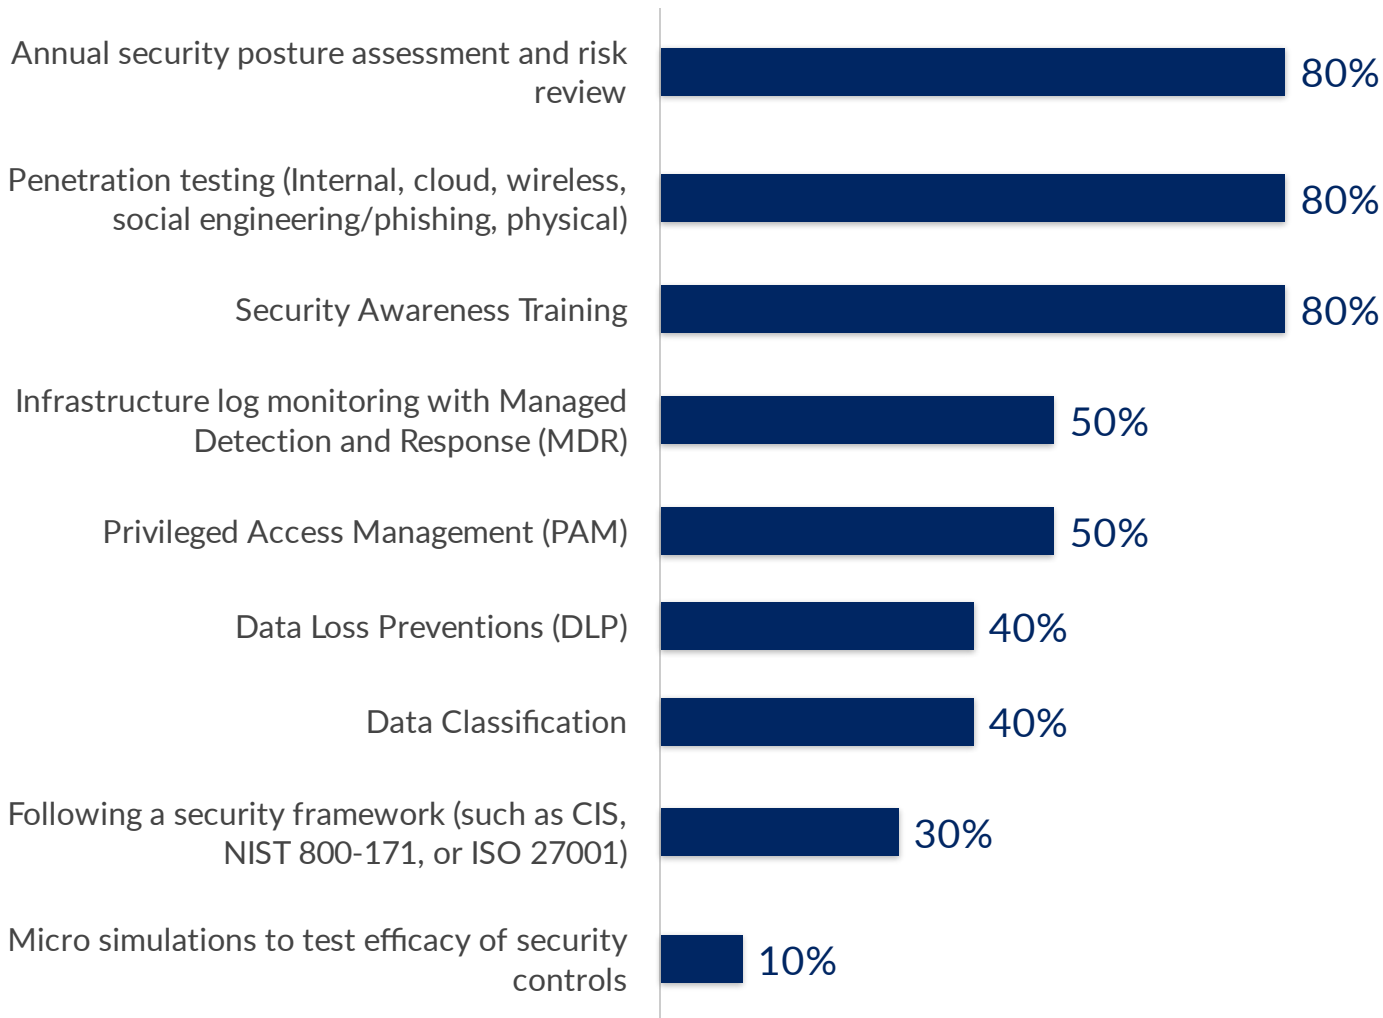

Which of the following use cases are relevant to how you're protecting your environment from insider threats?

Source: TechValidate survey of 10 users of Oneneck

Validated

Published: Jan. 29, 2024 TVID: E02-D0E-57F