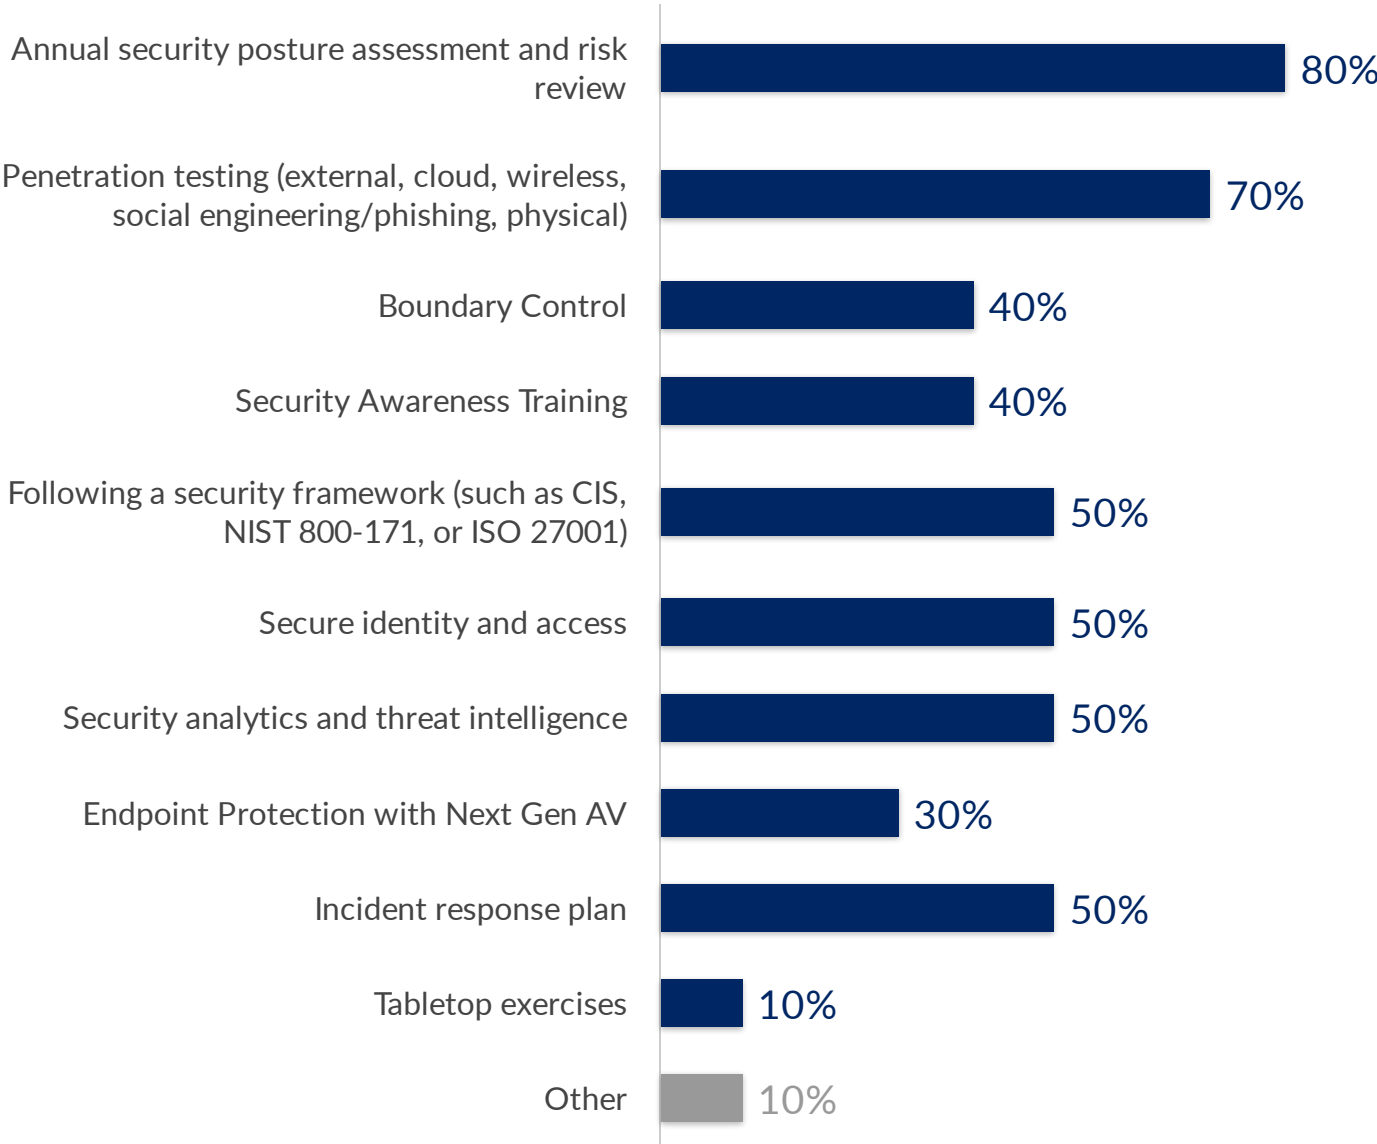

Which of the following use cases are relevant to how you're protecting your environment from outside attacks?

Source: TechValidate survey of 10 users of Oneneck

Validated

Published: Jan. 29, 2024 TVID: 646-D4D-DD1