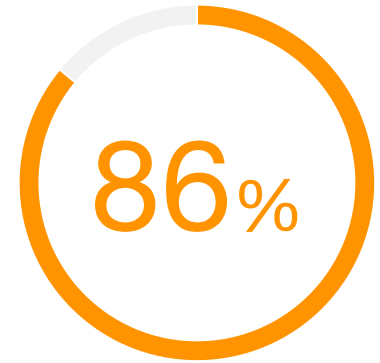

## Driver Workflow Delivers a Positive Return on Investment

86% of surveyed customers agree that Driver Workflow has delivered a positive Return on Investment for their fleet.

Source: TechValidate survey of 57 users of Omnitrac