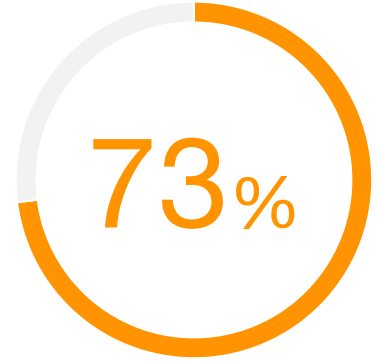

OMNITRACS CUSTOMER STATISTIC

73% of surveyed users are likely to purchase an ELD compliance solution from their routing & dispatching vendor.

Source: TechValidate survey of 33 users of Omnitrac

✓ Validated