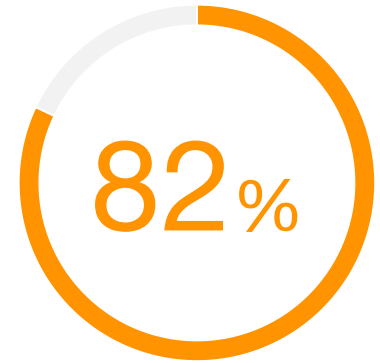

## Critical Event Video (CEV) is Fully Integrated

Eighty two percent of surveyed CEV customers agreed that CEV is fully integrated with the Omnitrac system.

Source: TechValidate survey of 57 users of Omnitrac