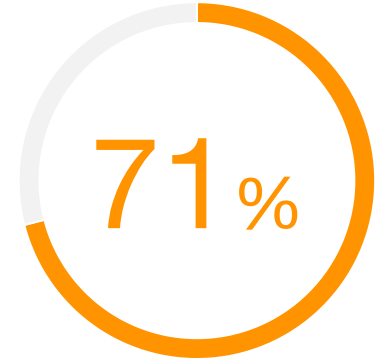

IVG: Simplified Install

71% of surveyed organizations like the simplified installations from Omnitrac's Intelligent Vehicle Gateway.

Source: TechValidate survey of 164 users of Omnitrac's Intelligent Vehicle Gateway