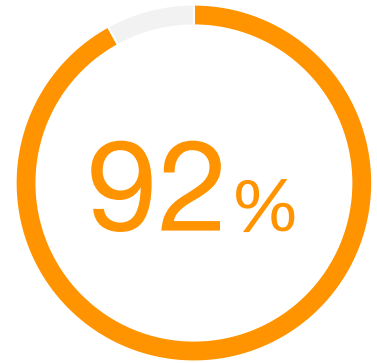

Customers Recommend the IVG

92% of organizations using the IVG would recommend it to a friend or colleague.

Source: TechValidate survey of 144 users of Omnitrac's Intelligent Vehicle Gateway

TechValidate
by SurveyMonkey