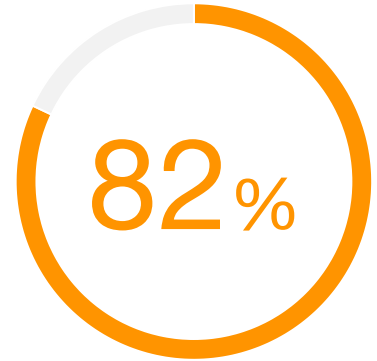

OMNITRACS CUSTOMER STATISTIC

82% of surveyed Medium Enterprise and Small Business fleets agree that their drivers were able to quickly learn how to use Omnitracs technology.

Source: TechValidate survey of 49 users of Omnitracs