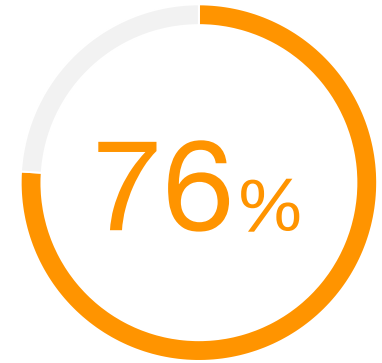

## Weigh Station Bypass Reduces Driver Stress

Seventy-six percent of surveyed Omnitrac's customers using Weigh Station Bypass agreed that Weigh Station Bypass helped reduce driver stress.

Source: TechValidate survey of 21 users of Weigh Station Bypass