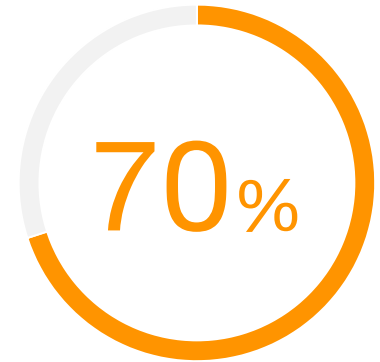

Critical Event Video (CEV) is Cost-effective

Seventy percent of surveyed CEV customers agreed that CEV strikes the right balance between cost and value.

Source: TechValidate survey of 57 users of Omnitrac