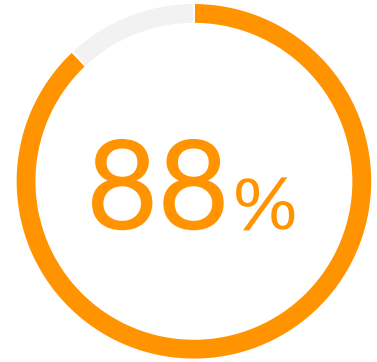

## Critical Event Video (CEV) is Easy to Install

Eighty eight percent of surveyed CEV customers agreed that CEV was easy to install.

Source: TechValidate survey of 57 users of Omnitrac

✓ Validated

Published: Jun. 7, 2018 TVID: 1FA-B28-7D5