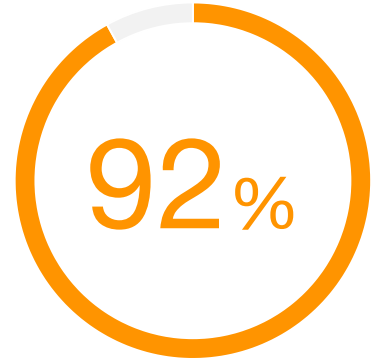

Trusted ELD Provider

92% of surveyed organizations are satisfied with Omnitrac's as a trusted ELD provider.

Source: TechValidate survey of 181 users of Omnitrac's

✓ Validated

Published: Aug. 5, 2021 TVID: 177-2BD-4AF